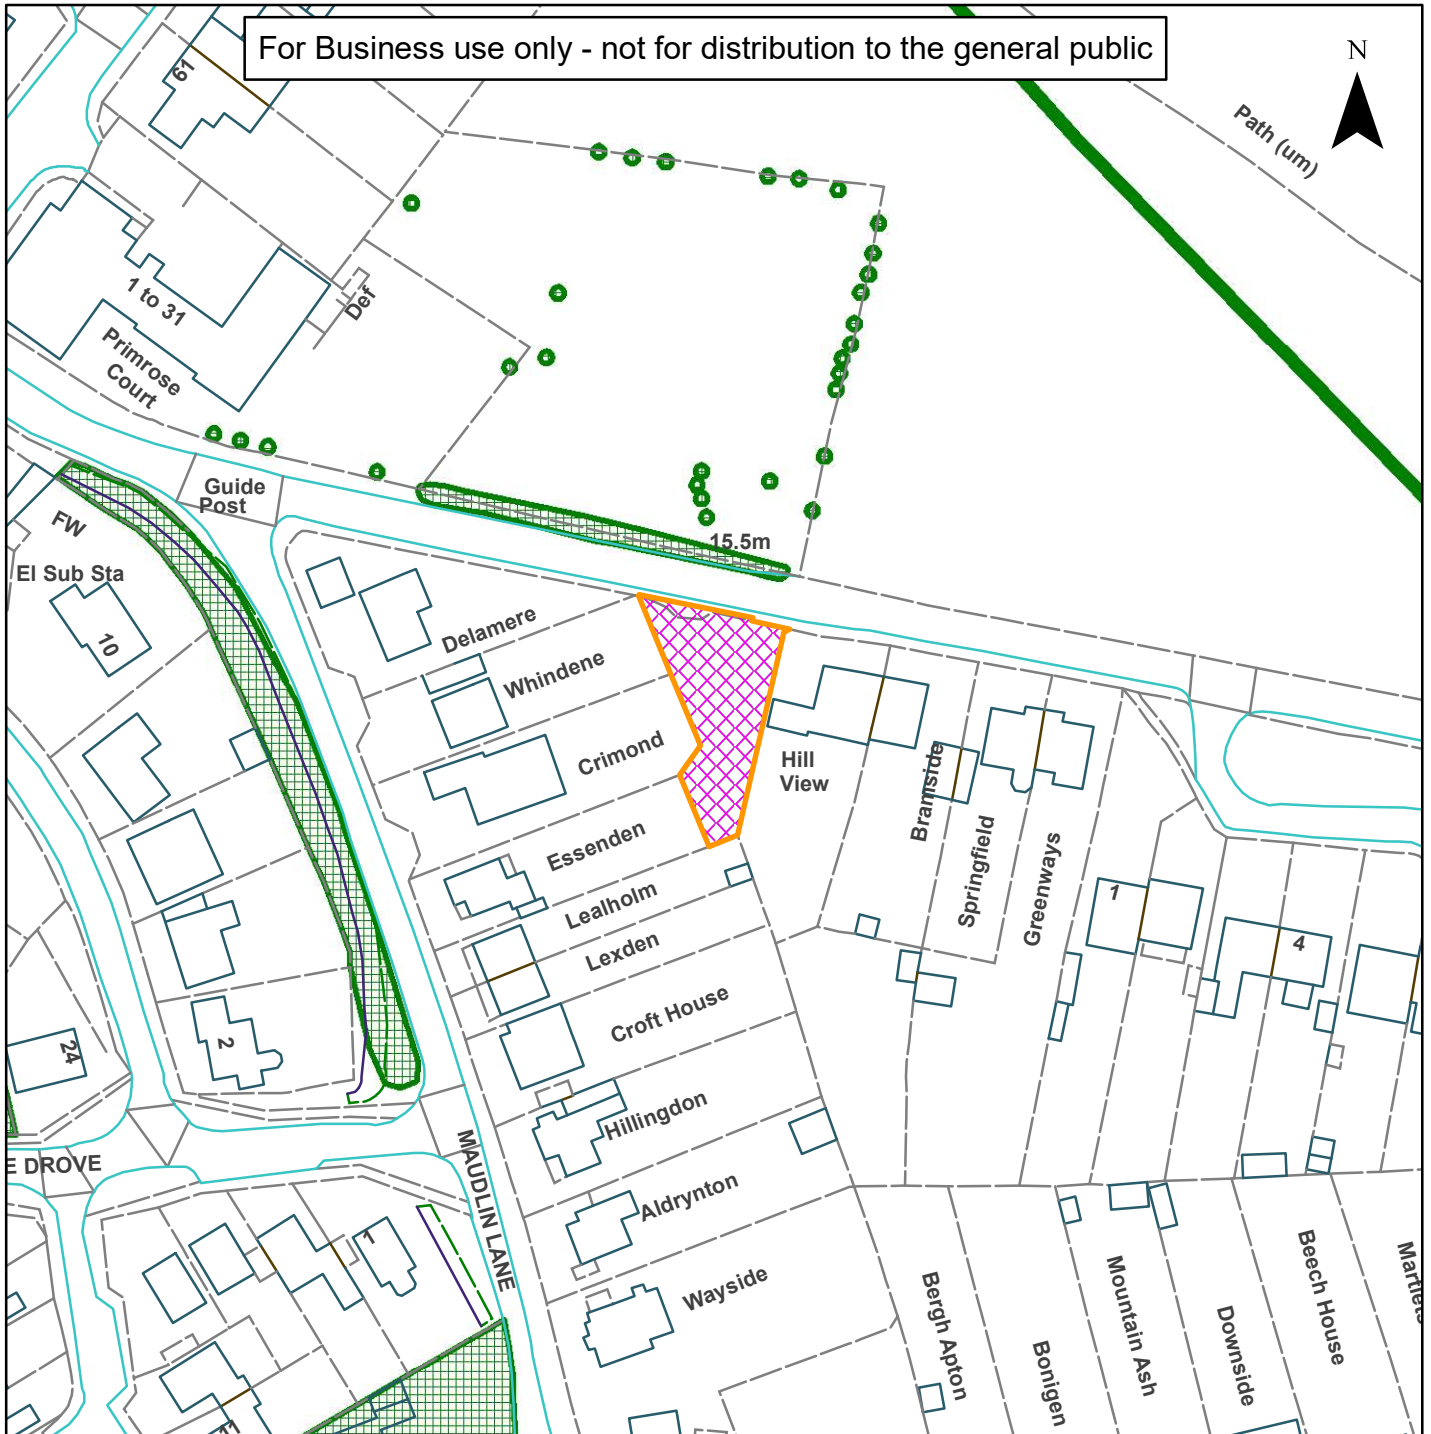

10) DC/22/0135

Horsham District Council

Field View, Clays Hill, Bramber, Steyning, West Sussex, BN44 3WD

For Business use only - not for distribution to the general public

Scale: 1:1,250

Reproduced by permission of Ordnance Survey map on behalf of HMSO. © Crown copyright and database rights (2019). Ordnance Survey Licence.100023865